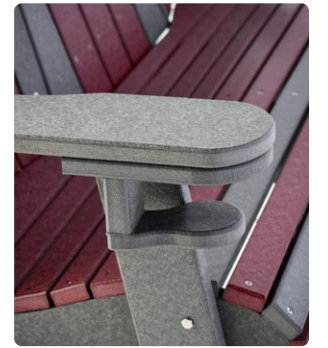

In Position