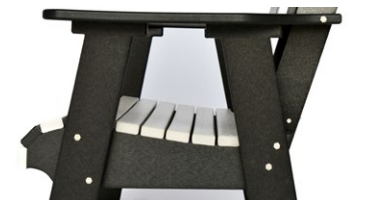

Dining Seat

SPRINGS FOR SWINGS

Add springs to the top of your swing chains for a smoother, more comfortable ride—you'll notice the difference!