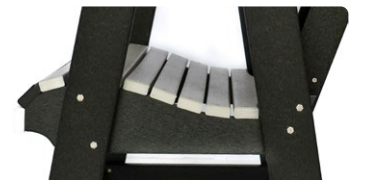

Regular Seat