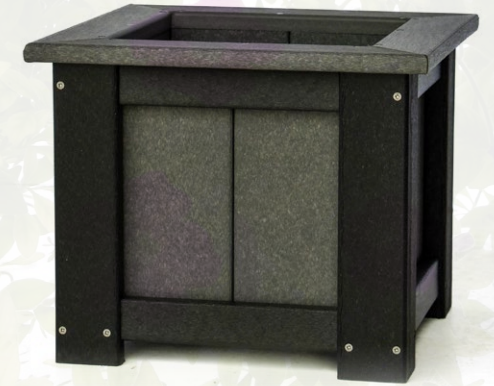

Overall 22" W x 22" D x 43" H

Shown in Weathered Wood

Lid Opens

Removable Top

Swing not included

VINYL SWING STAND WHITE

88" W x 61¼" D x 79" H

Assembly Required

VINYL SWING STAND CLAY

88" W x 61¼" D x 79" H

Assembly Required

**POWDER COATED PAINT
STEEL SWING STAND (BLACK)**

90½" W x 64½" D x 80" H

Assembly Required

**POWDER COATED PAINT
STEEL SWING STAND (CLAY)**

90½" W x 64½" D x 80" H

Assembly Required

LARGE PLANTER

22¼" W x 22¼" D x 17" H

Shown in Black/Dark Gray

SMALL PLANTER

16¼" W x 16¼" D x 13¼" H

Shown in Black/Dark Gray

WHEN ORDERING